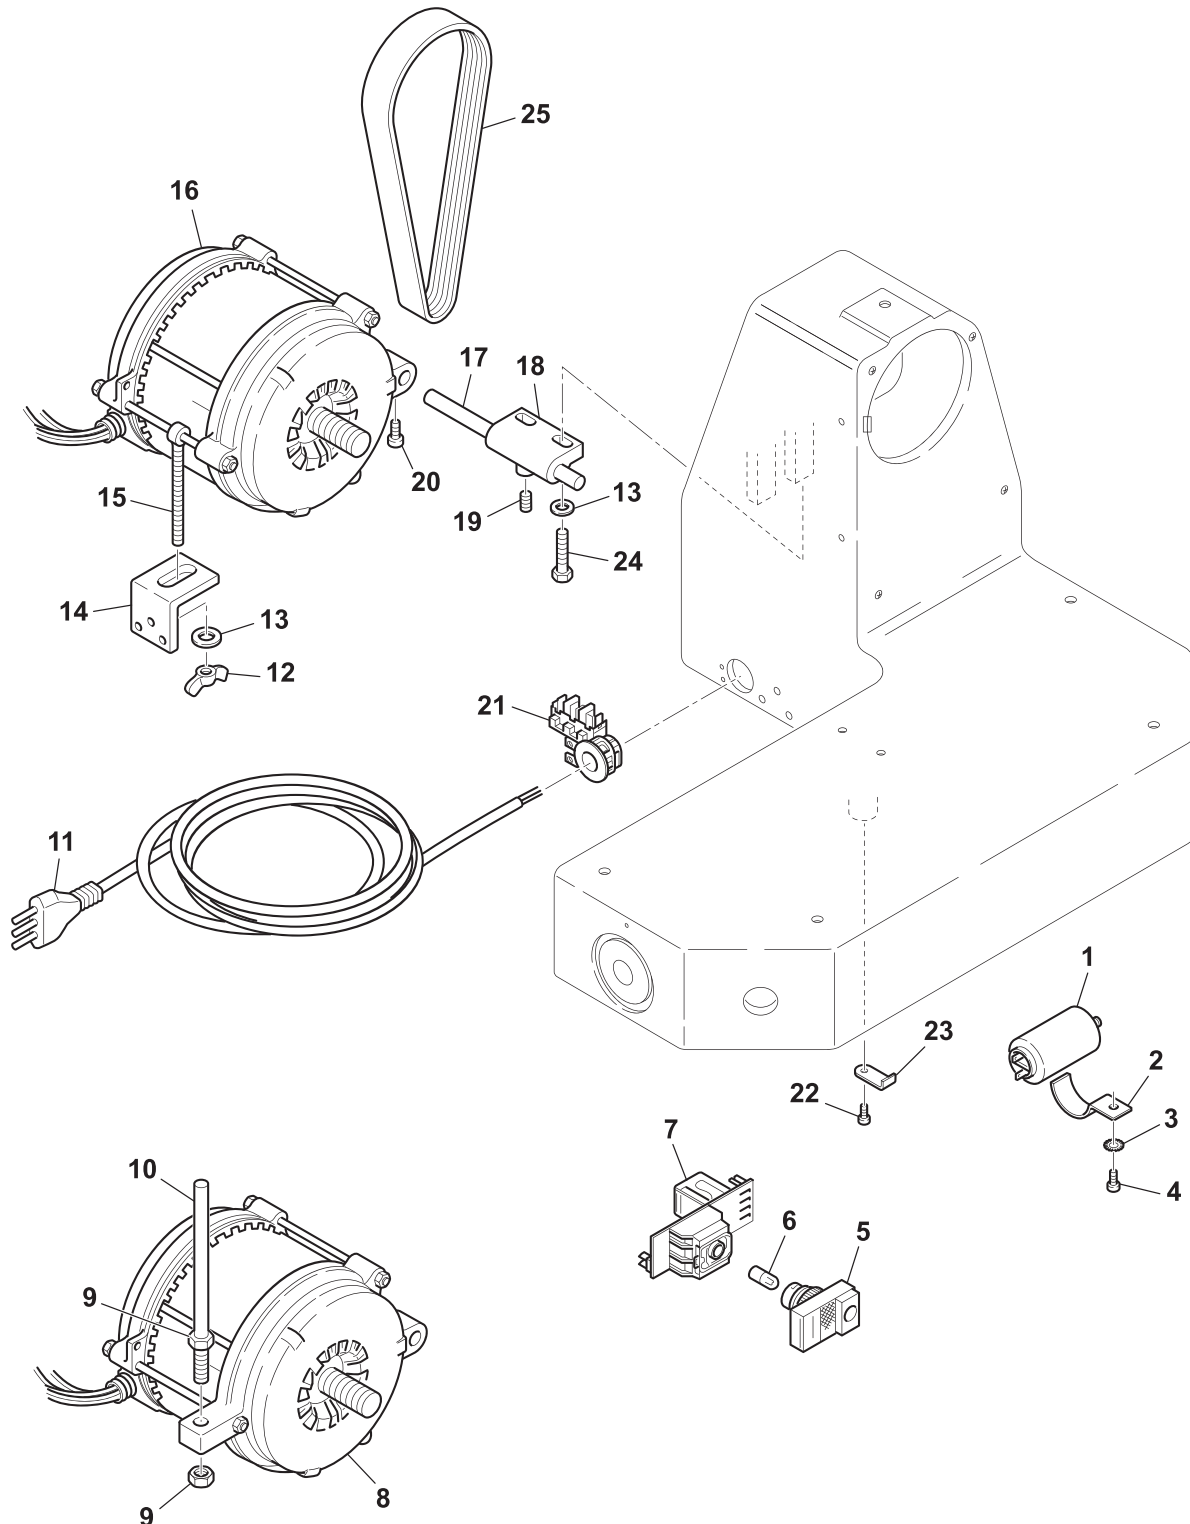

Parts Breakdown

Model MS-IT-0300-CE 46162

Electrical Components