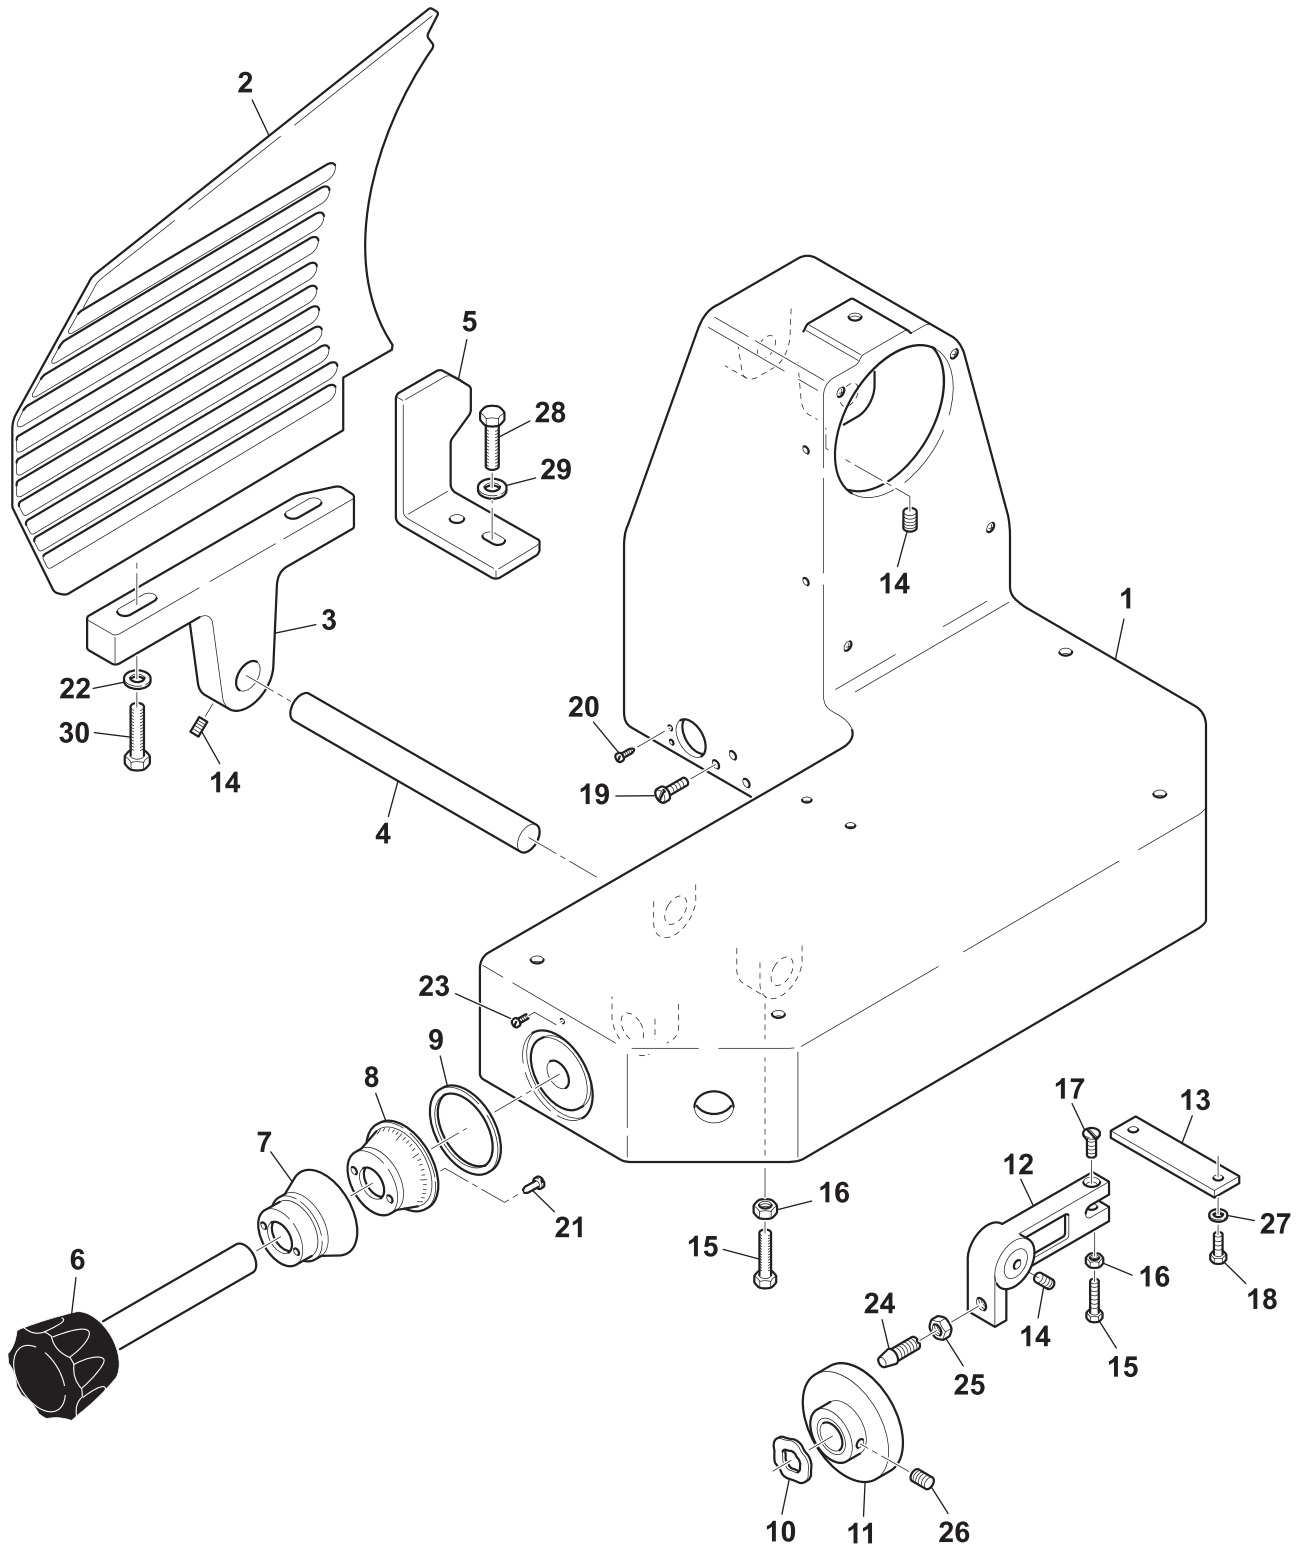

Parts Breakdown

Model MS-IT-0300-CE 46162

Base