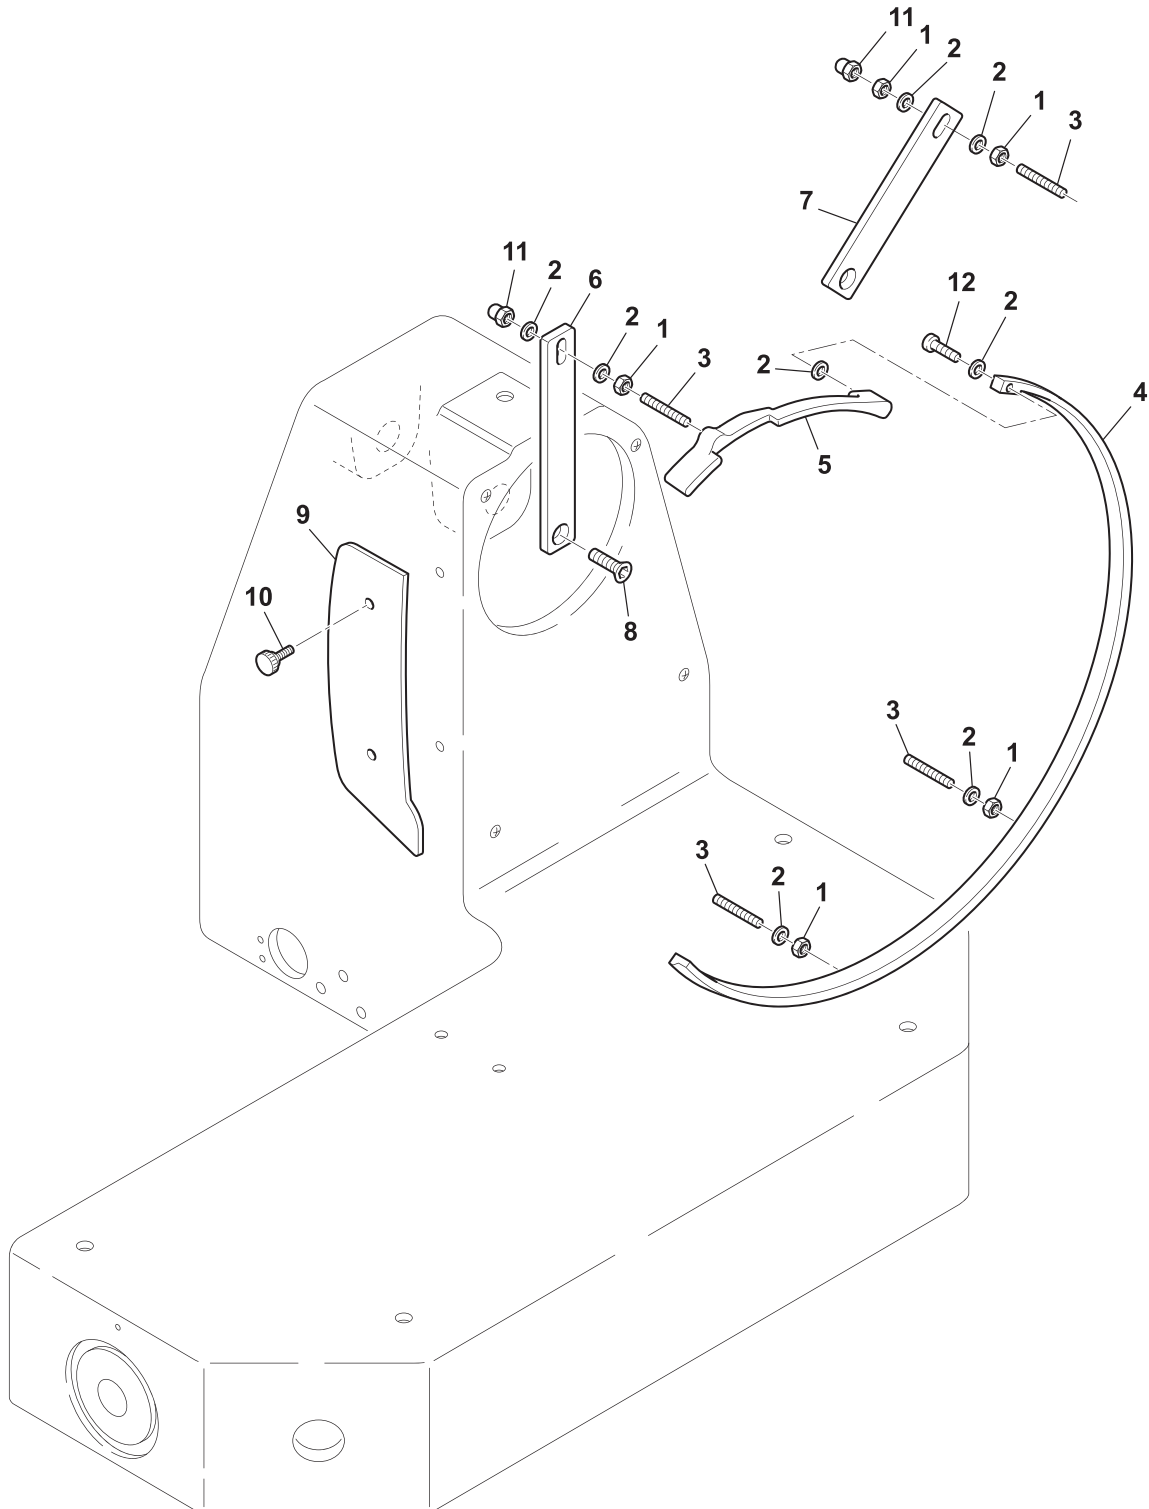

Blade

Parts Breakdown

Model MS-IT-0300-CE 46162

Product Grip

Parts Breakdown

Model MS-IT-0300-CE 46162

Blade Guard

Parts Breakdown

Parts Breakdown

Model MS-IT-0300-CE 46162

Base

Item No.	Description	Position	Item No.	Description	Position	Item No.	Description	Position
31881	Housing for 46162	1	AG151	Complete Fork for 46162	12	31900	Washer 8 for 46162	22
31882	Guide Plate for 46162	2	AG152	Group Plate for 46162	13	31901	Copper Rivet for 46162	23
31883	Guide Plate Support for 46162	3	31893	Set Screw 8x10 T C for 46162	14	31902	Set Screw - Capped for 46162	24
31884	Guide Plate Shaft for 46162	4	31894	Bolt 5x20 for 46162	15	31903	Nut 8 for 46162	25
AG149	Bracket for 46162	5	31895	Nut 5 for 46162	16	31904	Set Screw 6x8 TP for 46162	26
AG150	Graduated Knob for 46162	6 - 8, 21	31896	Screw TPSV 5x10 for 46162	17	31905	Washer 5 for 46162	27
31887	Index Knob Bushing for 46162	9	31897	Screw TC 5x10 for 46162	18	31906	Screw TE 6x12 for 46162	28
31888	Wavy Washer for 46162	10	31898	Screw TE 6x12 for 46162	19	31907	Washer 6 for 46162	29
17851	Cam for 46162	11	31899	Tapping Screw 2.9x12 for 46162	20	31908	Screw TE 8x40 for 46162	30