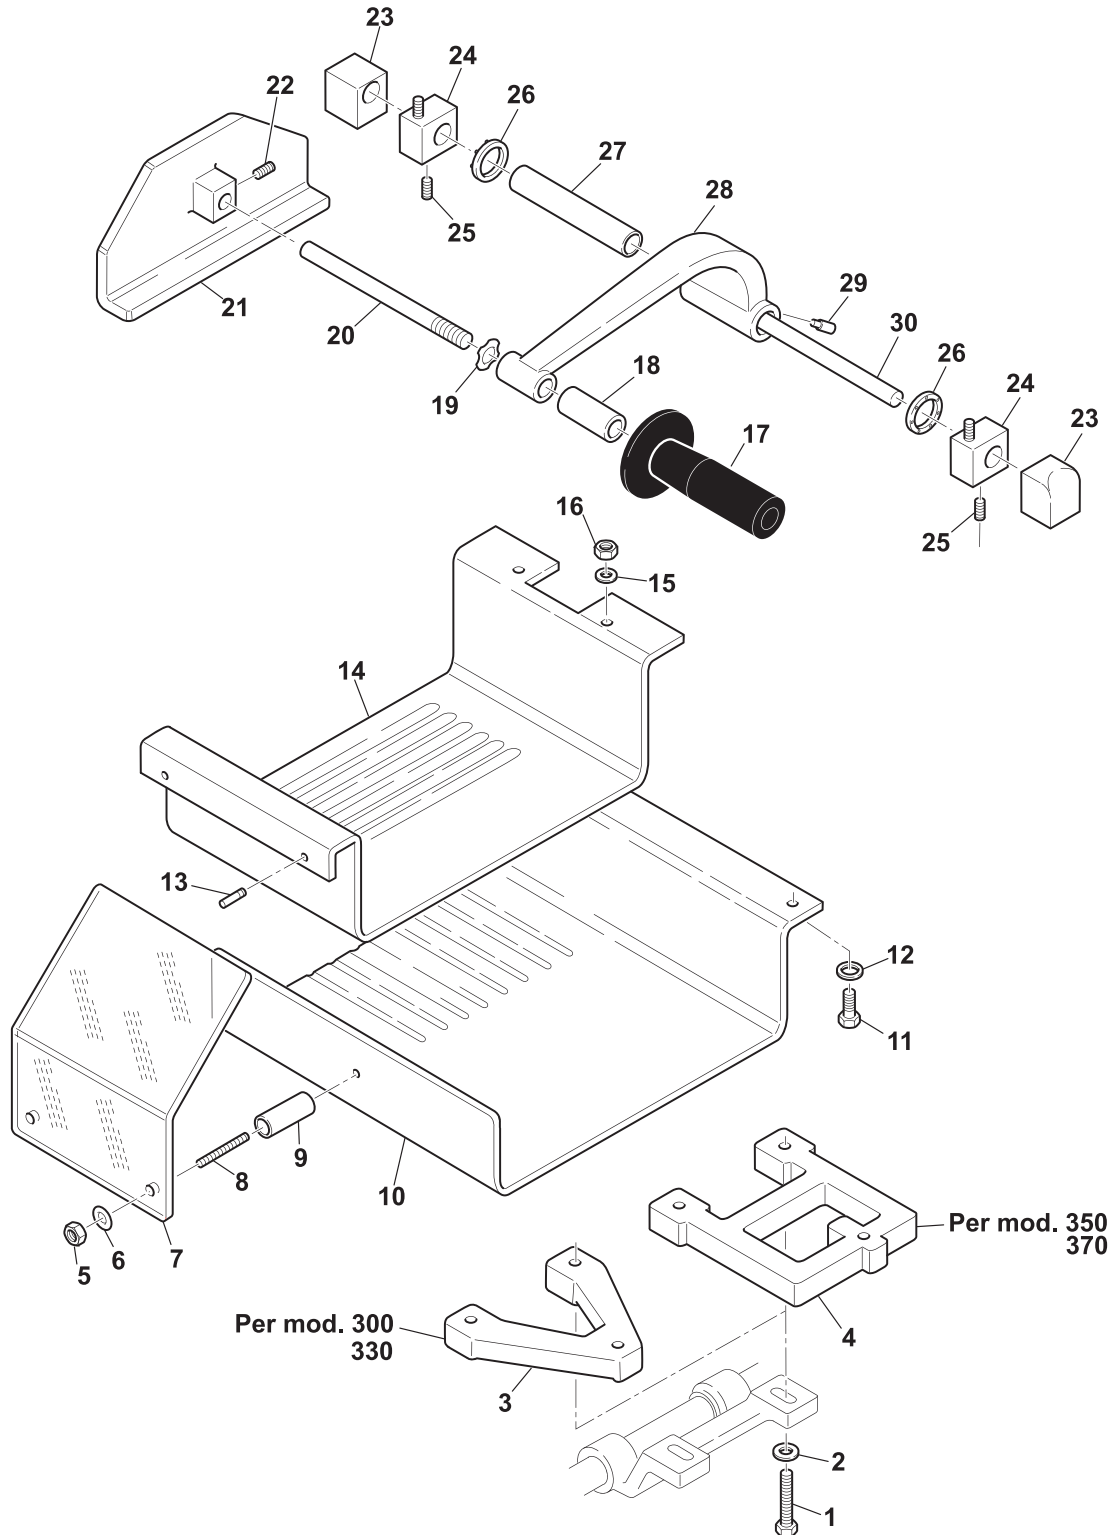

Parts Breakdown

Model MS-IT-0300-CE 46162

Base

Item No.	Description	Position	Item No.	Description	Position	Item No.	Description	Position
31881	Housing for 46162	1	AG151	Complete Fork for 46162	12	31900	Washer 8 for 46162	22
31882	Guide Plate for 46162	2	AG152	Group Plate for 46162	13	31901	Copper Rivet for 46162	23
31883	Guide Plate Support for 46162	3	31893	Set Screw 8x10 T C for 46162	14	31902	Set Screw - Capped for 46162	24
31884	Guide Plate Shaft for 46162	4	31894	Bolt 5x20 for 46162	15	31903	Nut 8 for 46162	25
AG149	Bracket for 46162	5	31895	Nut 5 for 46162	16	31904	Set Screw 6x8 TP for 46162	26
AG150	Graduated Knob for 46162	6 - 8, 21	31896	Screw TPSV 5x10 for 46162	17	31905	Washer 5 for 46162	27
31887	Index Knob Bushing for 46162	9	31897	Screw TC 5x10 for 46162	18	31906	Screw TE 6x12 for 46162	28
31888	Wavy Washer for 46162	10	31898	Screw TE 6x12 for 46162	19	31907	Washer 6 for 46162	29
17851	Cam for 46162	11	31899	Tapping Screw 2.9x12 for 46162	20	31908	Screw TE 8x40 for 46162	30