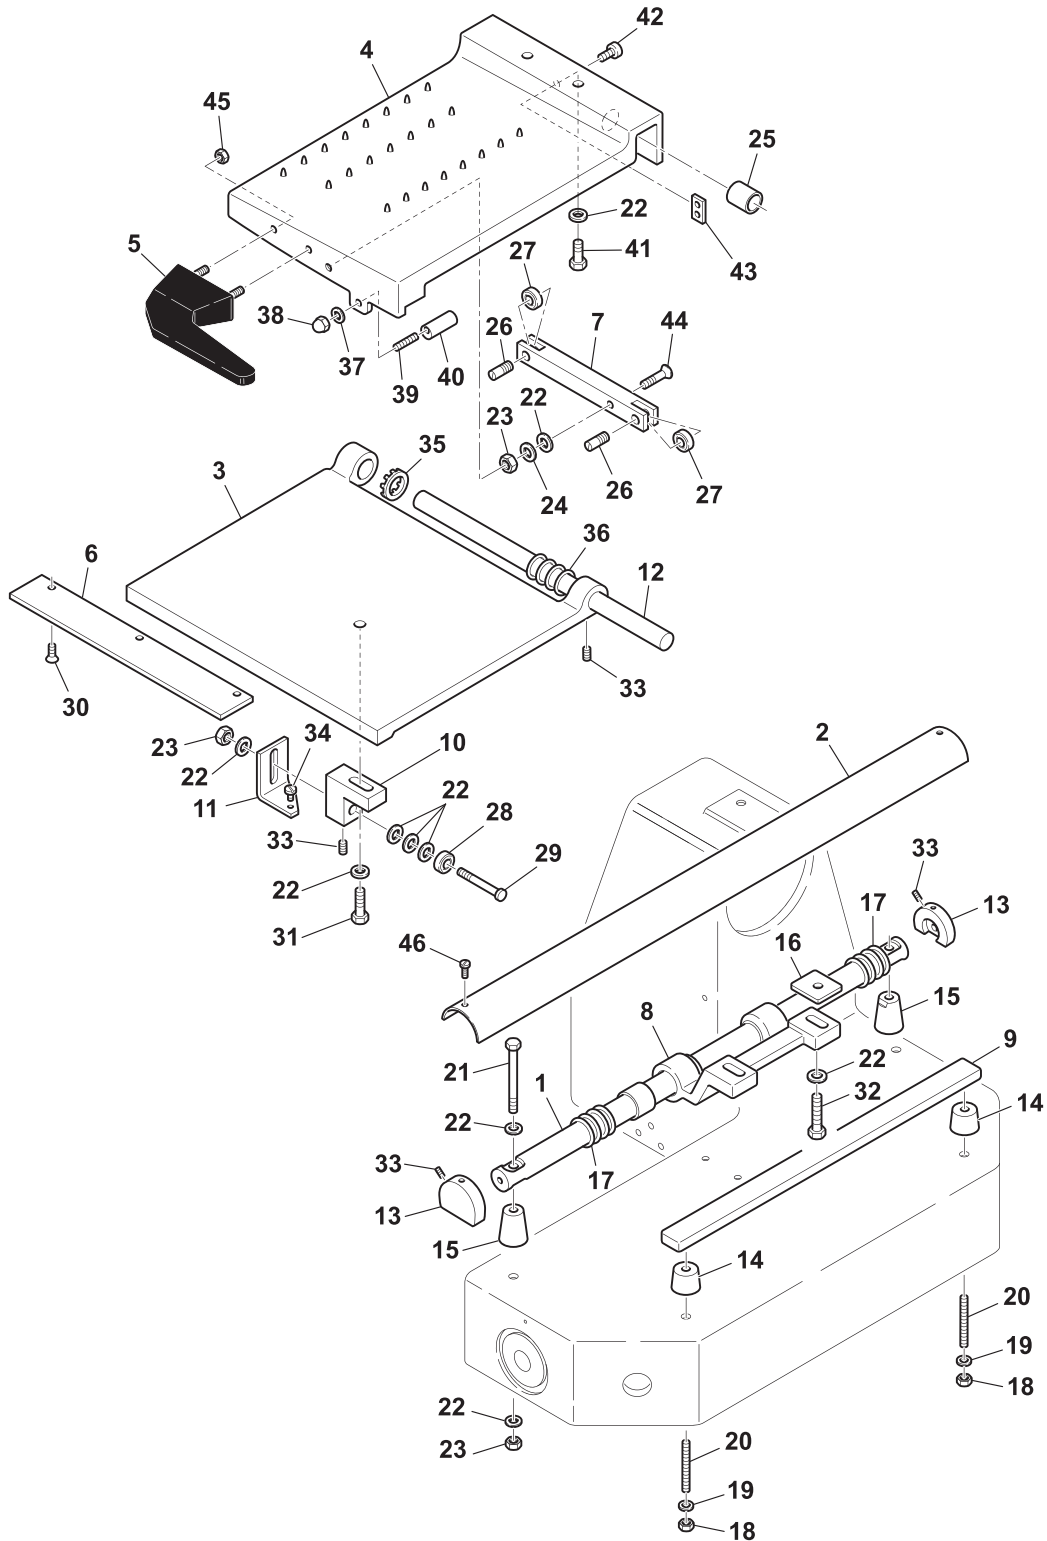

Parts Breakdown

Model MS-IT-0300-CE 46162

Guide