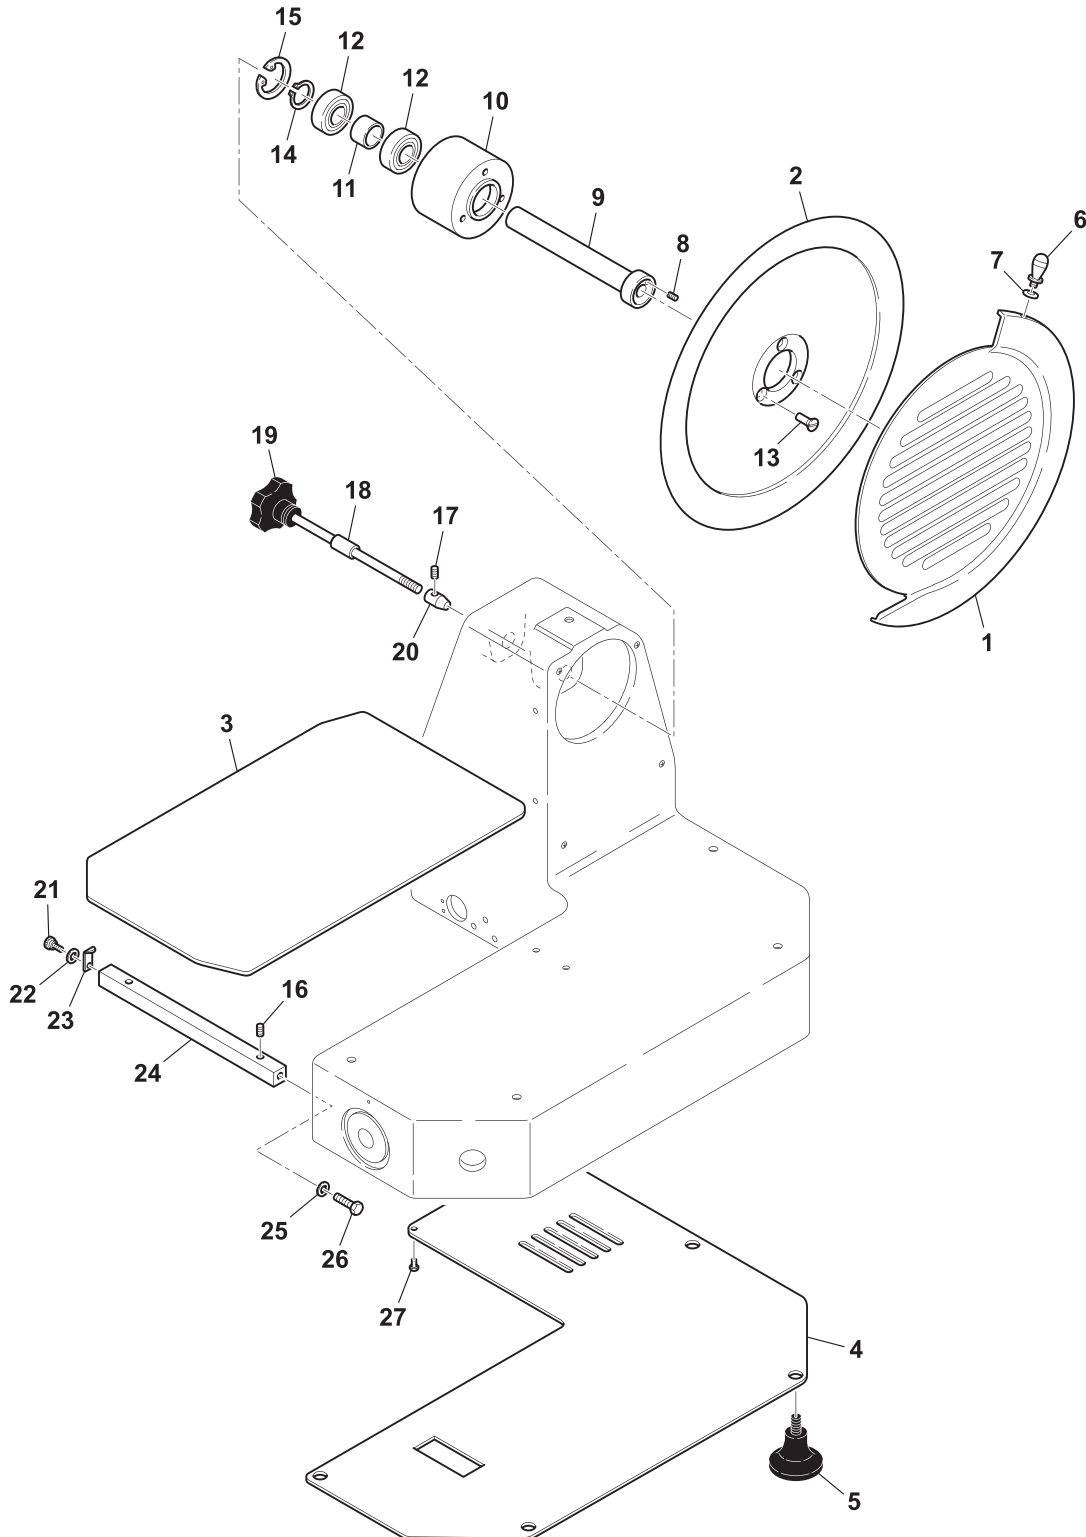

Blade

Parts Breakdown

Model MS-IT-0300-CE 46162

Product Grip

Parts Breakdown

Model MS-IT-0300-CE 46162

Blade Guard

Parts Breakdown

Parts Breakdown

Model MS-IT-0300-CE 46162

Base

Item No.	Description	Position	Item No.	Description	Position	Item No.	Description	Position
31881	Housing for 46162	1	AG151	Complete Fork for 46162	12	31900	Washer 8 for 46162	22
31882	Guide Plate for 46162	2	AG152	Group Plate for 46162	13	31901	Copper Rivet for 46162	23
31883	Guide Plate Support for 46162	3	31893	Set Screw 8x10 T C for 46162	14	31902	Set Screw - Capped for 46162	24
31884	Guide Plate Shaft for 46162	4	31894	Bolt 5x20 for 46162	15	31903	Nut 8 for 46162	25
AG149	Bracket for 46162	5	31895	Nut 5 for 46162	16	31904	Set Screw 6x8 TP for 46162	26
AG150	Graduated Knob for 46162	6 - 8, 21	31896	Screw TPSV 5x10 for 46162	17	31905	Washer 5 for 46162	27
31887	Index Knob Bushing for 46162	9	31897	Screw TC 5x10 for 46162	18	31906	Screw TE 6x12 for 46162	28
31888	Wavy Washer for 46162	10	31898	Screw TE 6x12 for 46162	19	31907	Washer 6 for 46162	29
17851	Cam for 46162	11	31899	Tapping Screw 2.9x12 for 46162	20	31908	Screw TE 8x40 for 46162	30