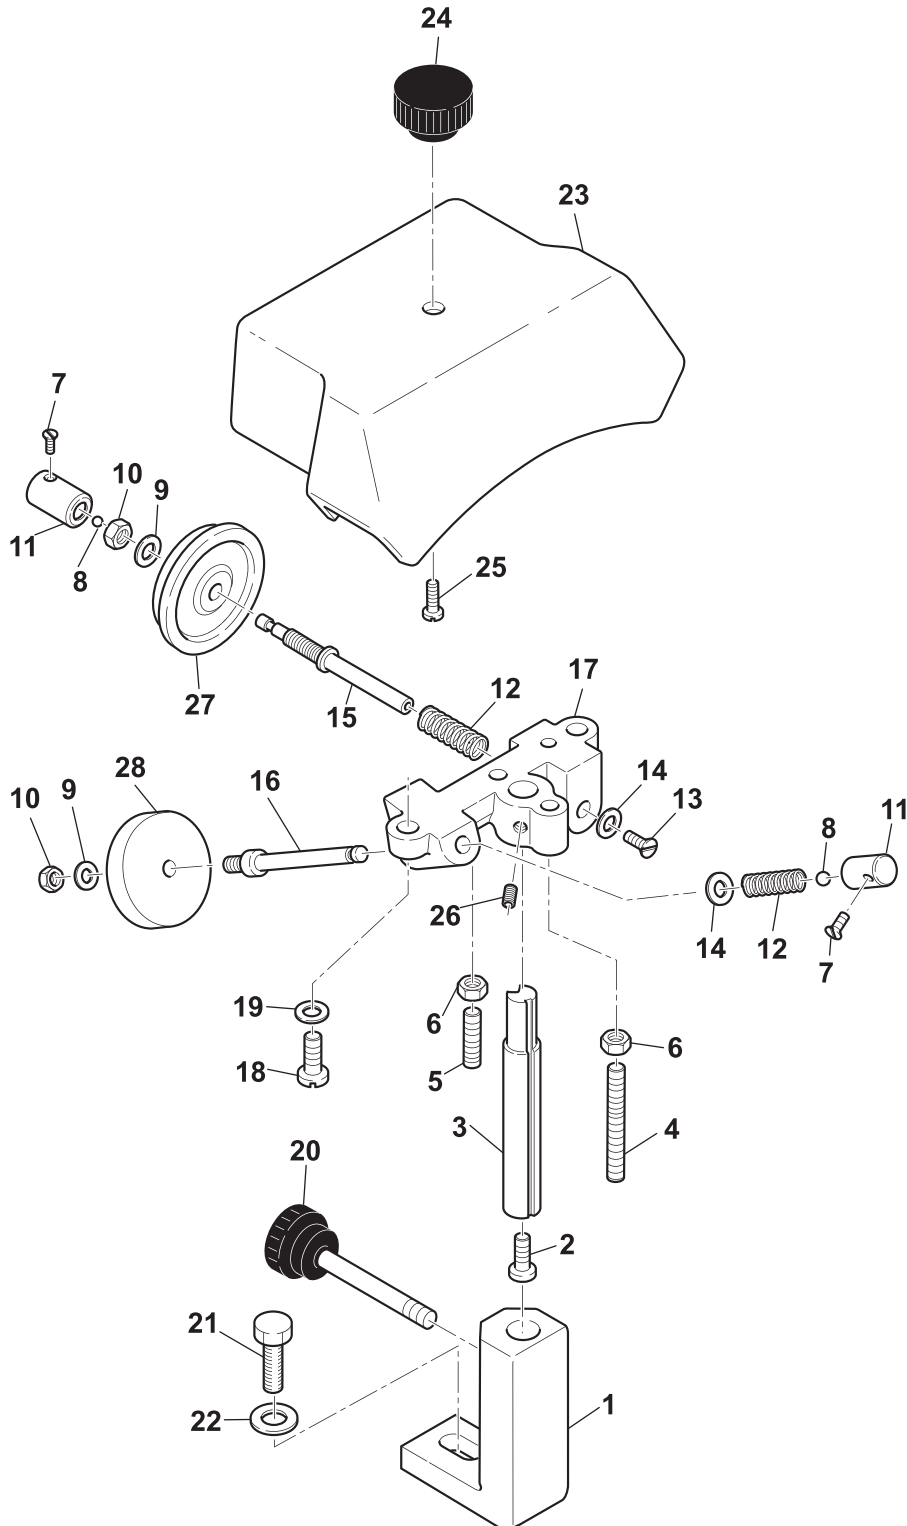

Parts Breakdown

Model MS-IT-0300-CE 46162

Sharpening Assembly