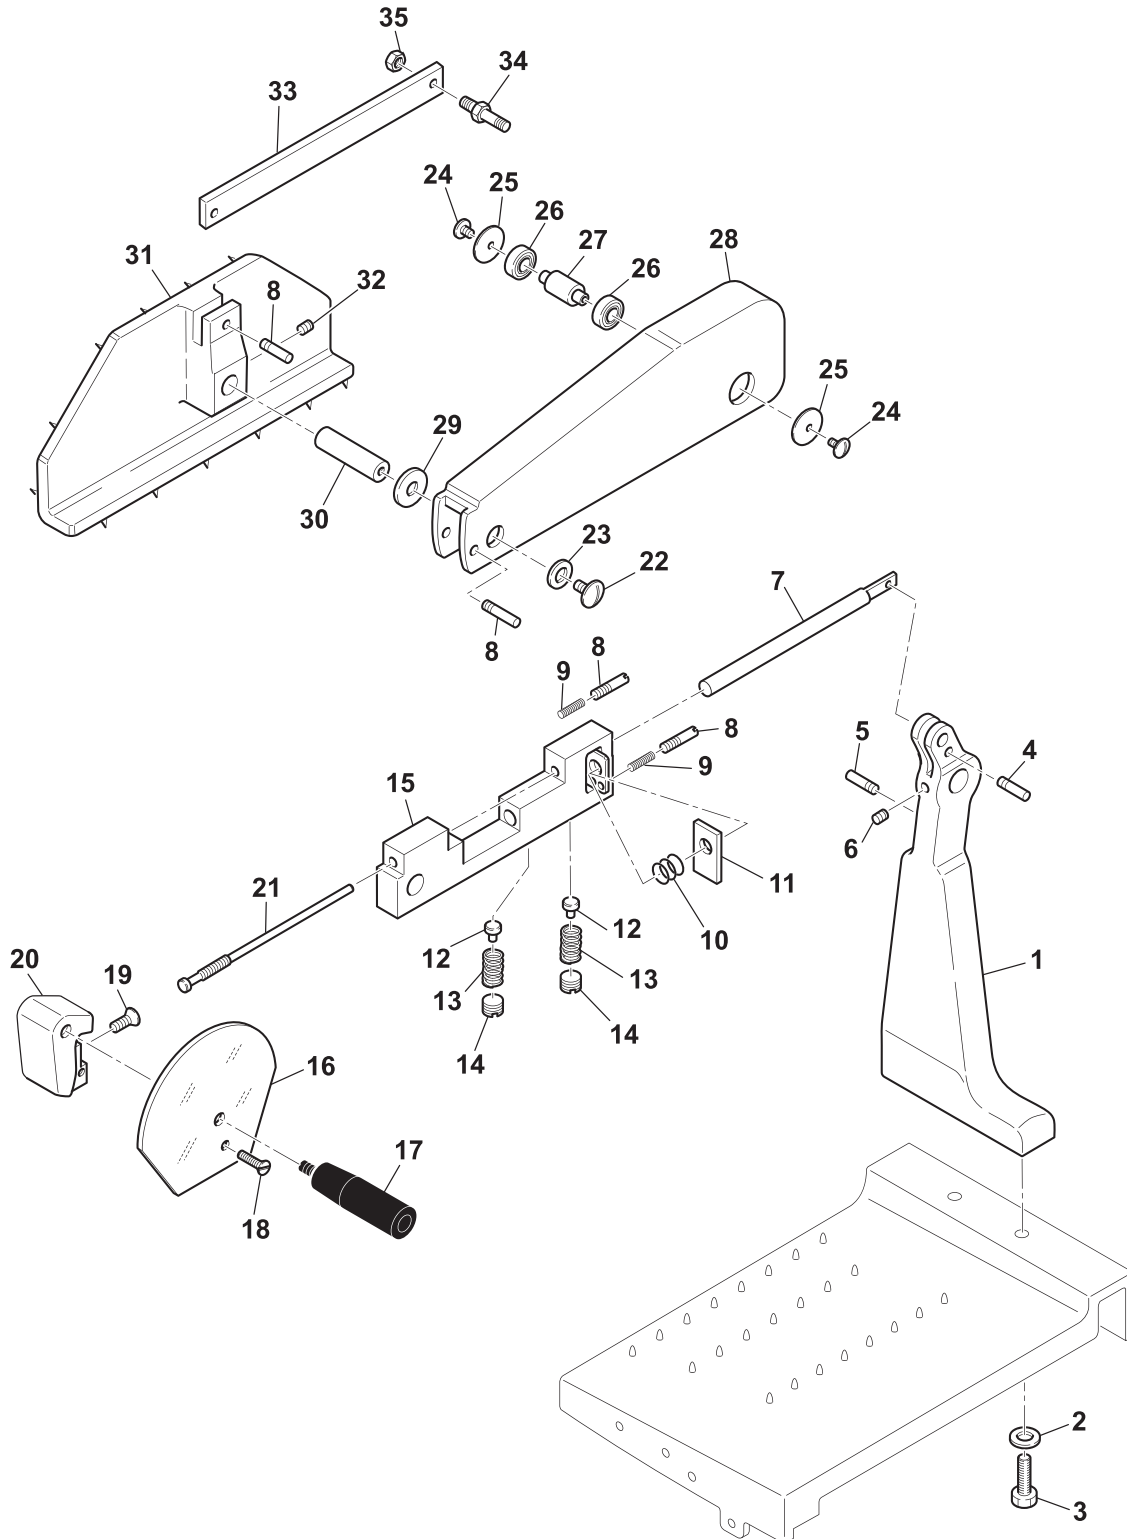

Blade

Parts Breakdown

Model MS-IT-0300-CE 46162

Product Grip

Parts Breakdown

Model MS-IT-0300-CE 46162

Blade Guard

Parts Breakdown

Parts Breakdown

Model MS-IT-0300-CE 46162

Base

Item No.	Description	Position	Item No.	Description	Position	Item No.	Description	Position
31881	Housing for 46162	1	AG151	Complete Fork for 46162	12	31900	Washer 8 for 46162	22
31882	Guide Plate for 46162	2	AG152	Group Plate for 46162	13	31901	Copper Rivet for 46162	23
31883	Guide Plate Support for 46162	3	31893	Set Screw 8x10 T C for 46162	14	31902	Set Screw - Capped for 46162	24
31884	Guide Plate Shaft for 46162	4	31894	Bolt 5x20 for 46162	15	31903	Nut 8 for 46162	25
AG149	Bracket for 46162	5	31895	Nut 5 for 46162	16	31904	Set Screw 6x8 TP for 46162	26
AG150	Graduated Knob for 46162	6 - 8, 21	31896	Screw TPSV 5x10 for 46162	17	31905	Washer 5 for 46162	27
31887	Index Knob Bushing for 46162	9	31897	Screw TC 5x10 for 46162	18	31906	Screw TE 6x12 for 46162	28
31888	Wavy Washer for 46162	10	31898	Screw TE 6x12 for 46162	19	31907	Washer 6 for 46162	29
17851	Cam for 46162	11	31899	Tapping Screw 2.9x12 for 46162	20	31908	Screw TE 8x40 for 46162	30